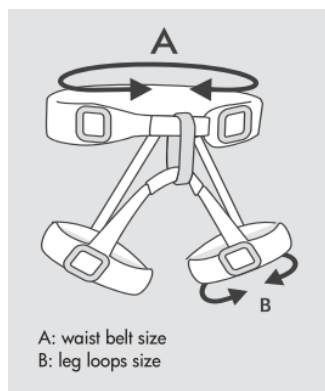

GRYPHON ASCENDER

REF.NO. 7H178

Comfortable and ergonomic harness equipped with six attachment points and specifically developed for rope access work.

Compared to GRYPHON, this model is sold equipped with a triangular quick-link and with CHEST ASCENDER+ ventral rope clamp, for maximum ease of use in rope manoeuvres.

TABLES

GRYPHON ASCENDER

REF.NO. 7H178

CT
climbing
technology

Ref. No.	Size	Stature	A	B	Weight
7H178BC01	S - M	160 ÷ 185 cm	60 ÷ 80 cm	45 ÷ 55 cm	2200 g
7H178CD01	M - L	170 ÷ 190 cm	70 ÷ 100 cm	50 ÷ 60 cm	2290 g
7H178DE01	L - XL	180 ÷ 205 cm	80 ÷ 120 cm	55 ÷ 70 cm	2390 g